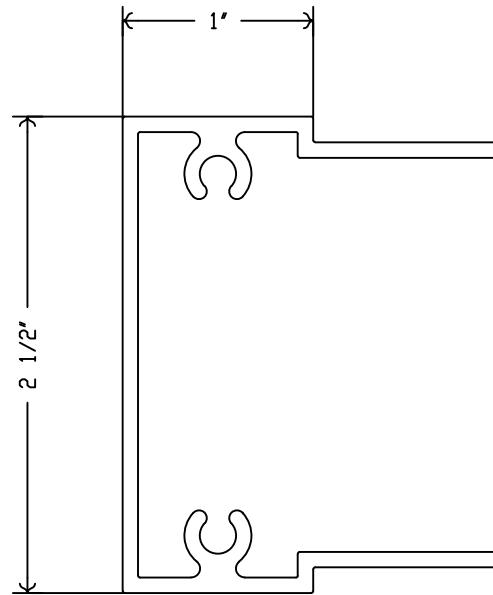

Industrial  
Louvers, Inc.

Date: 7/7/2016

Part ID: FSA1215

Description: 2 1/2 X 1 MALE FASCIA MF

Scale: 1:1.0

Thickness: 0.081